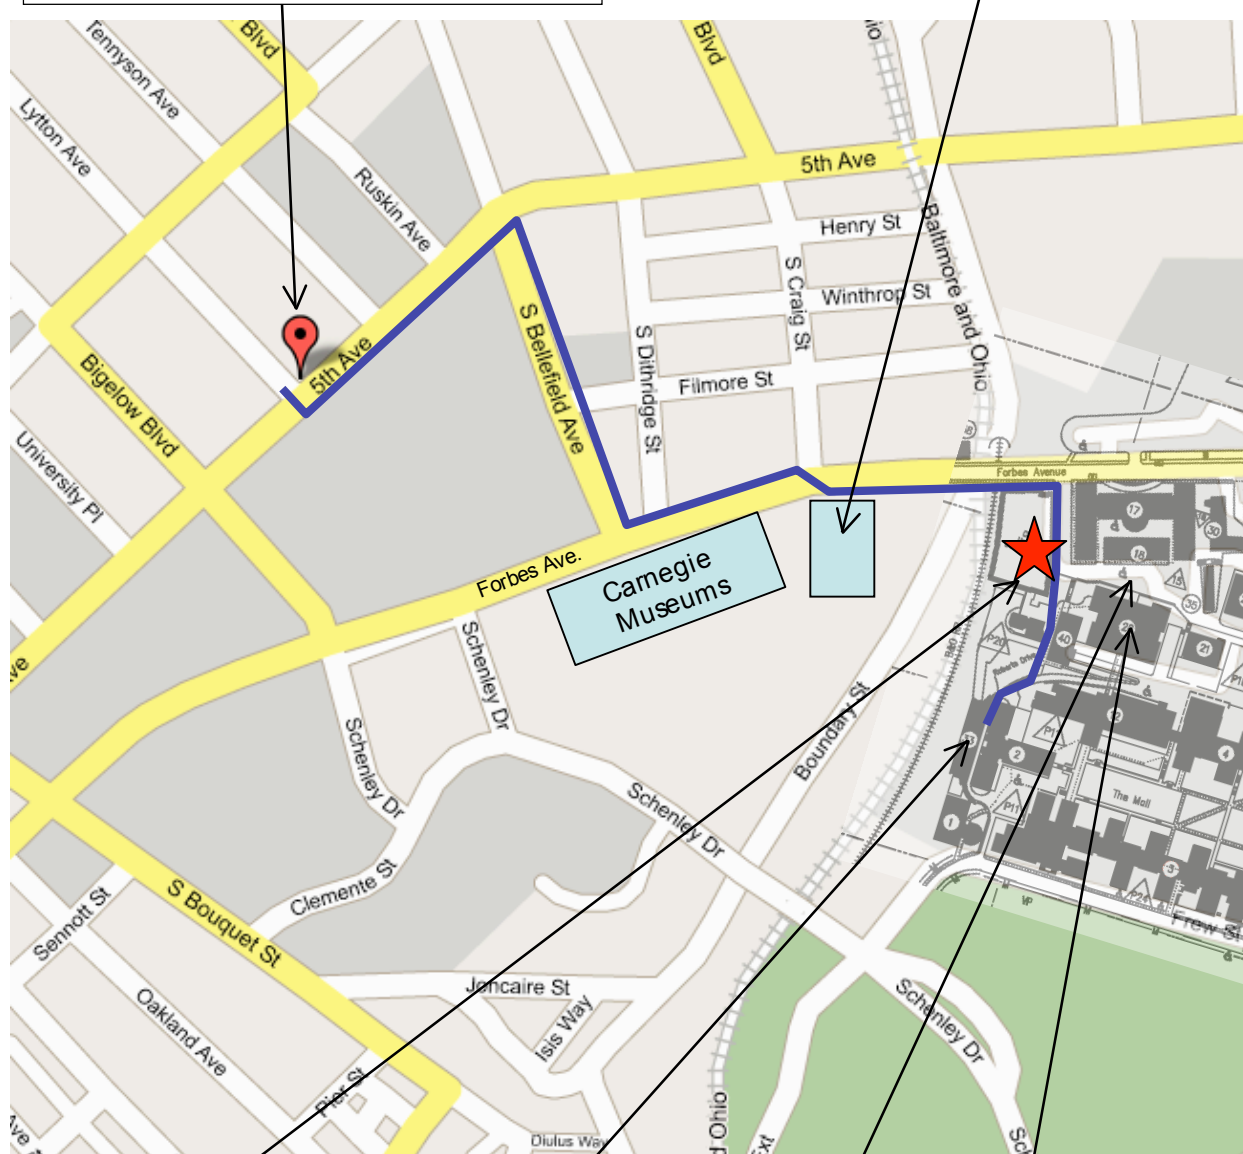

Holiday Inn Select University Center
100 Lytton Ave., Pittsburgh, PA 15213

Carnegie Museum parking lot

Directions from Holiday Inn Select University Center to CMU CIC and Roberts Hall, Singleton Room

If you are walking (approx. time: 10-15 minutes):

- Turn left on 5th Ave
- Turn right on S. Bellefield Ave
- Turn left on Forbes Ave
- Cross bridge over railroad tracks, pass side of CIC building on the right and make a right turn at first driveway on CMU campus
- Walk along side CIC building to front door
- To get to Roberts Hall continue past CIC building to metal staircase
- Walk down metal staircase and across bridge
- Follow sidewalk to the right to downhill ramp
- Take ramp down to Roberts Hall entrance
- Enter Roberts Hall on 2nd floor and continue down the hall - you will see an elevator on the right and a staircase on the left
- Take elevator or stairs to 4th floor, Singleton Room foyer

If you are taking the hotel shuttle, ask them to drop you off in the parking lot by Newell-Simon Hall

If you are driving, park in the Carnegie Museum lot (pay parking)

CIC Building

Roberts Hall

Newell-Simon Hall

Newell-Simon Hall parking lot (shuttle drop off and pick up spot)