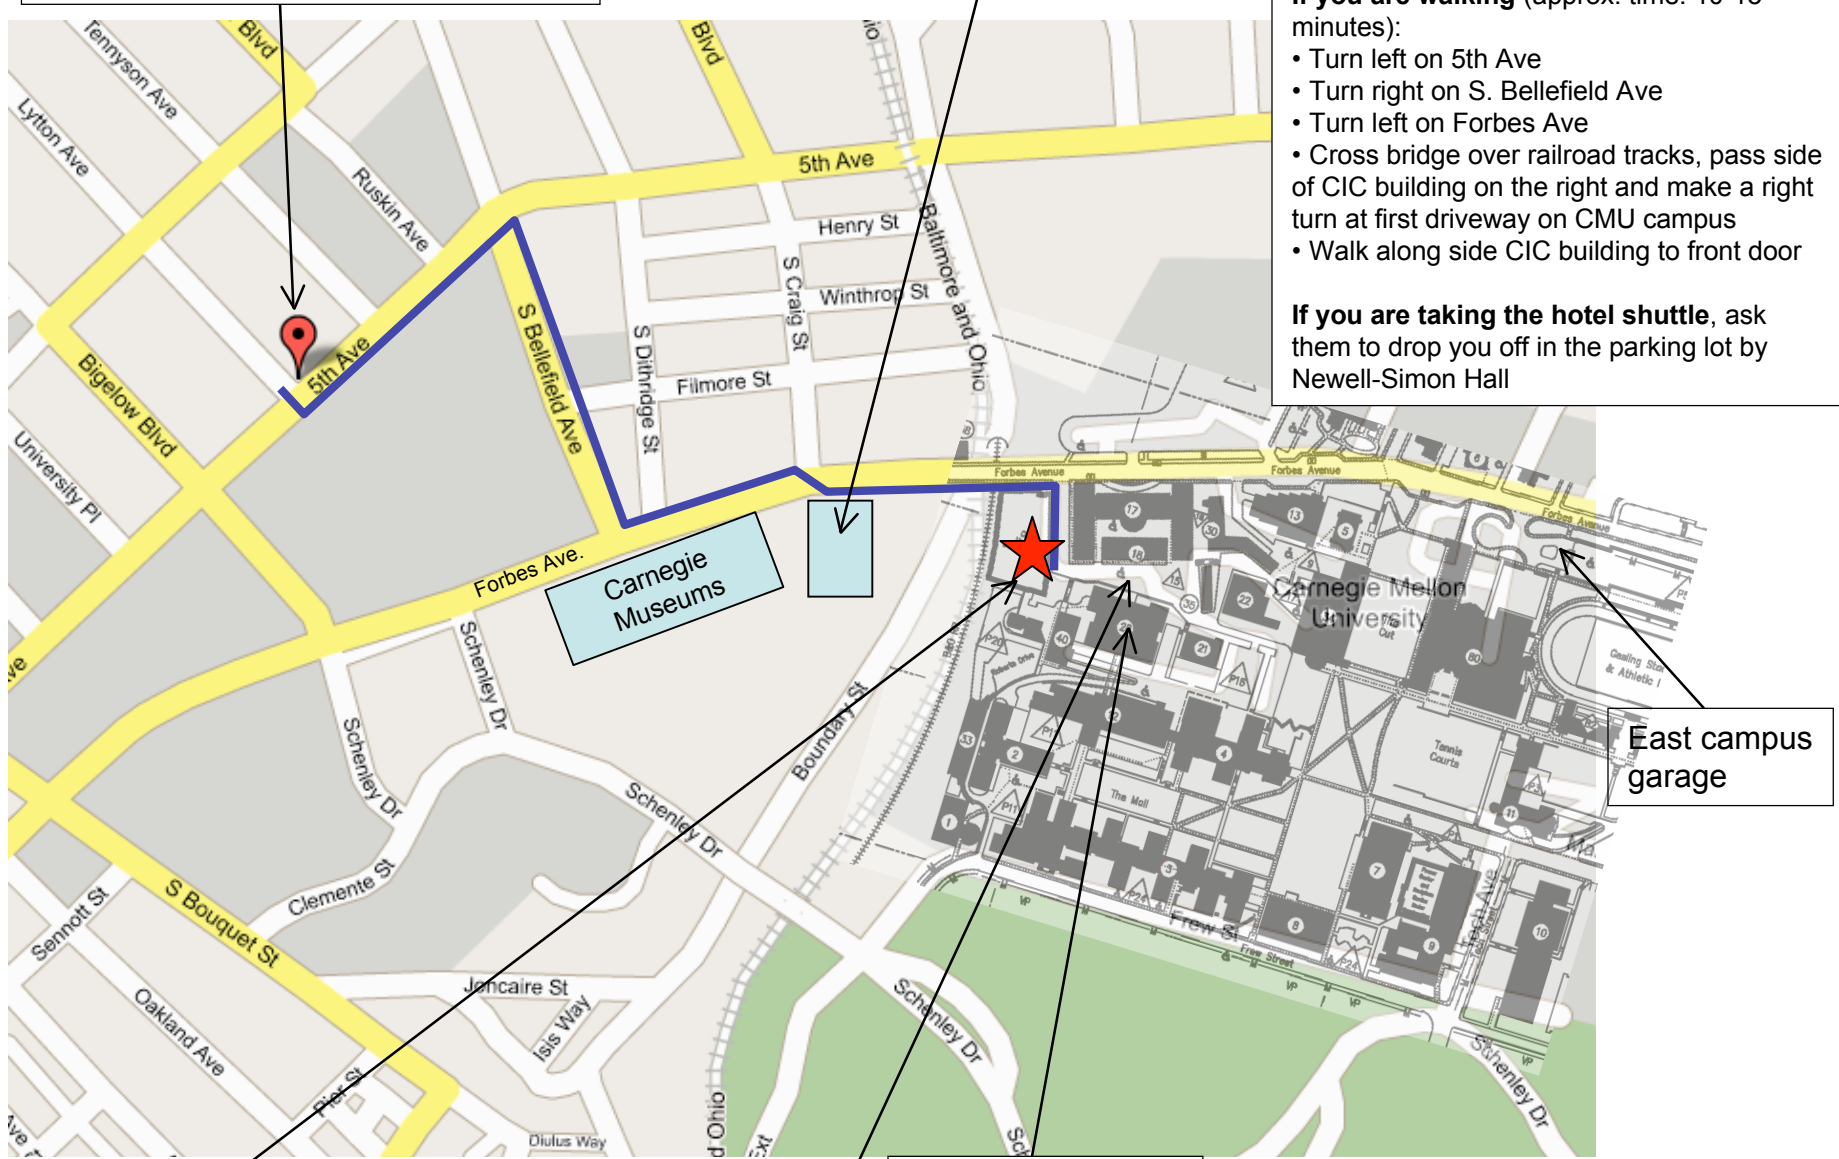

Holiday Inn Select University Center
100 Lytton Ave., Pittsburgh, PA 15213

Carnegie Museum parking lot

Directions from Holiday Inn Select University Center to CMU CIC

If you are walking (approx. time: 10-15 minutes):

- Turn left on 5th Ave
- Turn right on S. Bellefield Ave
- Turn left on Forbes Ave
- Cross bridge over railroad tracks, pass side of CIC building on the right and make a right turn at first driveway on CMU campus
- Walk along side CIC building to front door

If you are taking the hotel shuttle, ask them to drop you off in the parking lot by Newell-Simon Hall

CIC Building

Newell-Simon Hall

Newell-Simon Hall parking lot (shuttle drop off and pick up spot)